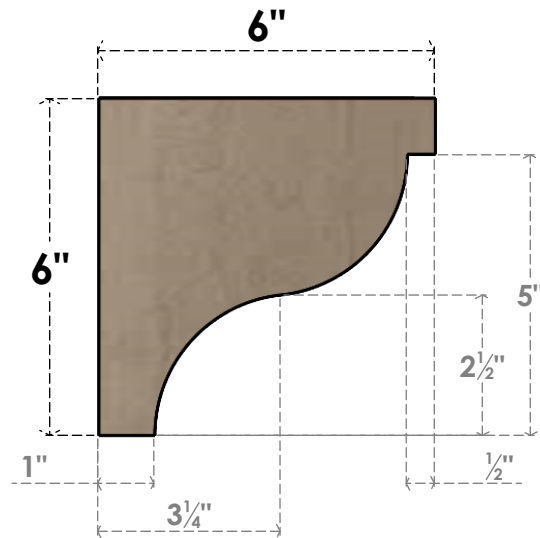

ITEM NUMBER: CORU03X06X06GARRCPR

3"W X 6"D X 6"H SERIES 1 CLASSIC GARNER ROUGH CEDAR TIMBERTHANE
FAUX WOOD CORBEL, PRIMED

SIDE PROFILE

FRONT PROFILE

ISOMETRIC

EKENA MILLWORK
2300 WEST MAIN ST.
CLARKSVILLE, TX 75426
TOLL FREE: 866-607-0453
WWW.EKENAMILLWORK.COM

NOTES

1. INSTALLATION TO BE COMPLETED IN ACCORDANCE WITH MANUFACTURER'S SPECIFICATIONS.
2. DRAWING MAY NOT BE TO SCALE
3. THIS DRAWING IS INTENDED FOR DESIGN AND PLANNING PURPOSES ONLY.
4. ALL INFORMATION CONTAINED HEREIN WAS CURRENT AT THE TIME OF DEVELOPMENT BUT MUST BE REVIEWED AND APPROVED BY THE PRODUCT MANUFACTURER TO BE CONSIDERED ACCURATE.
5. TIMBERTHANE ARCHITECTURAL PRODUCTS ARE MADE FROM HIGH DENSITY URETHANE AND COME FACTORY PRIMED