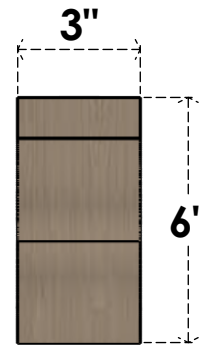

ITEM NUMBER: CORU03X06X06GARRCPR

3"W X 6"D X 6"H SERIES 1 CLASSIC GARNER ROUGH CEDAR TIMBERTHANE
FAUX WOOD CORBEL, PRIMED

SIDE PROFILE

FRONT PROFILE

ISOMETRIC

EKENA MILLWORK
2300 WEST MAIN ST.
CLARKSVILLE, TX 75426
TOLL FREE: 866-607-0453
WWW.EKENAMILLWORK.COM