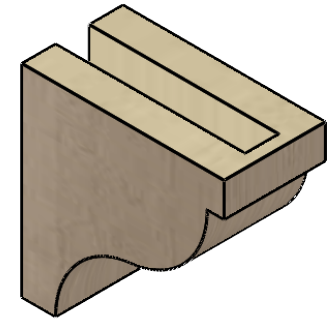

ITEM NUMBER: CORU03X06X06GARRCPR

3"W X 6"D X 6"H SERIES 1 CLASSIC GARNER ROUGH CEDAR TIMBERTHANE
FAUX WOOD CORBEL, PRIMED

SIDE PROFILE

FRONT PROFILE

ISOMETRIC

EKENA MILLWORK
2300 WEST MAIN ST.
CLARKSVILLE, TX 75426
TOLL FREE: 866-607-0453
WWW.EKENAMILLWORK.COM